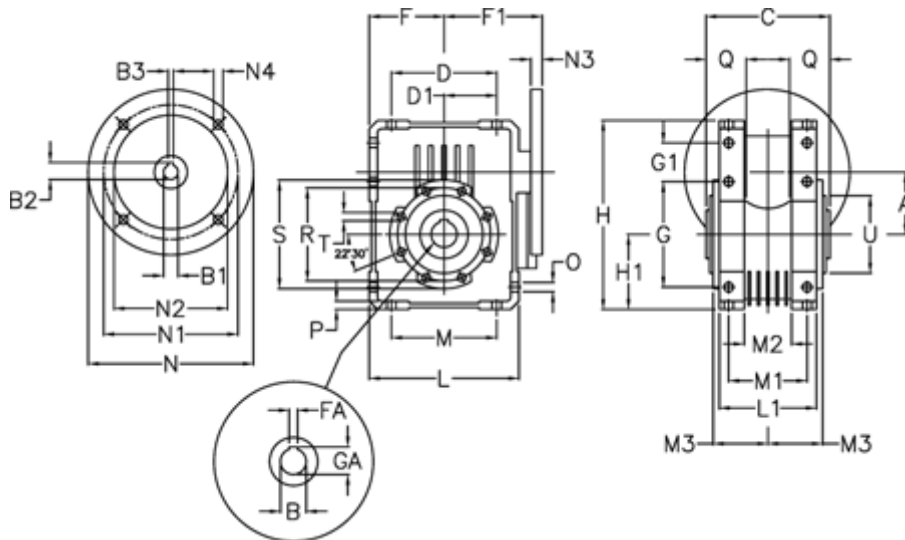

Article number: 392211002074616

Description: Worm Gear with Torque Limiter
W110 L1-U-20-P112 B14

Measures

A = 110.1	F = 125	L = 250	N2 = 110	T = M12x19
B = 42	F1 = 151	L1 = 143	N3 = 13	U = 130
B1 E7 = 28	FA = 12	M = 184	N4 = 9	
B2 = 31.3	G = 184	M1 = 115	O = 14	
B3 H9 = 8	G1 = 58	M2 = 69	P = 14	
C = 155	GA = 45.3	M3 = 73	Q = 45	
D = 174	H = 308	N = 160	R = 165	
D1 = 82	H1 = 125	N1 = 130	S = 200	